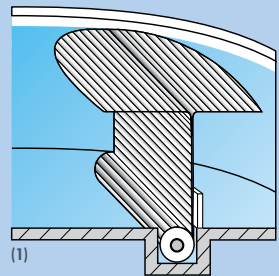

(a)

(b)

(c)

Roldeck in-ground bottom operated

Rolling up the cover from the bottom of the pool can be achieved in a variety of ways. For round pools this is only possible using a dual roll-up and roll-out bottom unit (1) which is covered by a lid that opens and closes automatically.

Depending on your specific requirements, for all straight and semi-circular pools this is possible from the bottom or from a recess behind the pool. If you don't wish to lose any swimming area at all then choose the recess option in the bottom of the pool. This recess can be finished using a fixed lid (2) or a lid that opens and closes automatically (3). The latter option is compulsory for public pools.