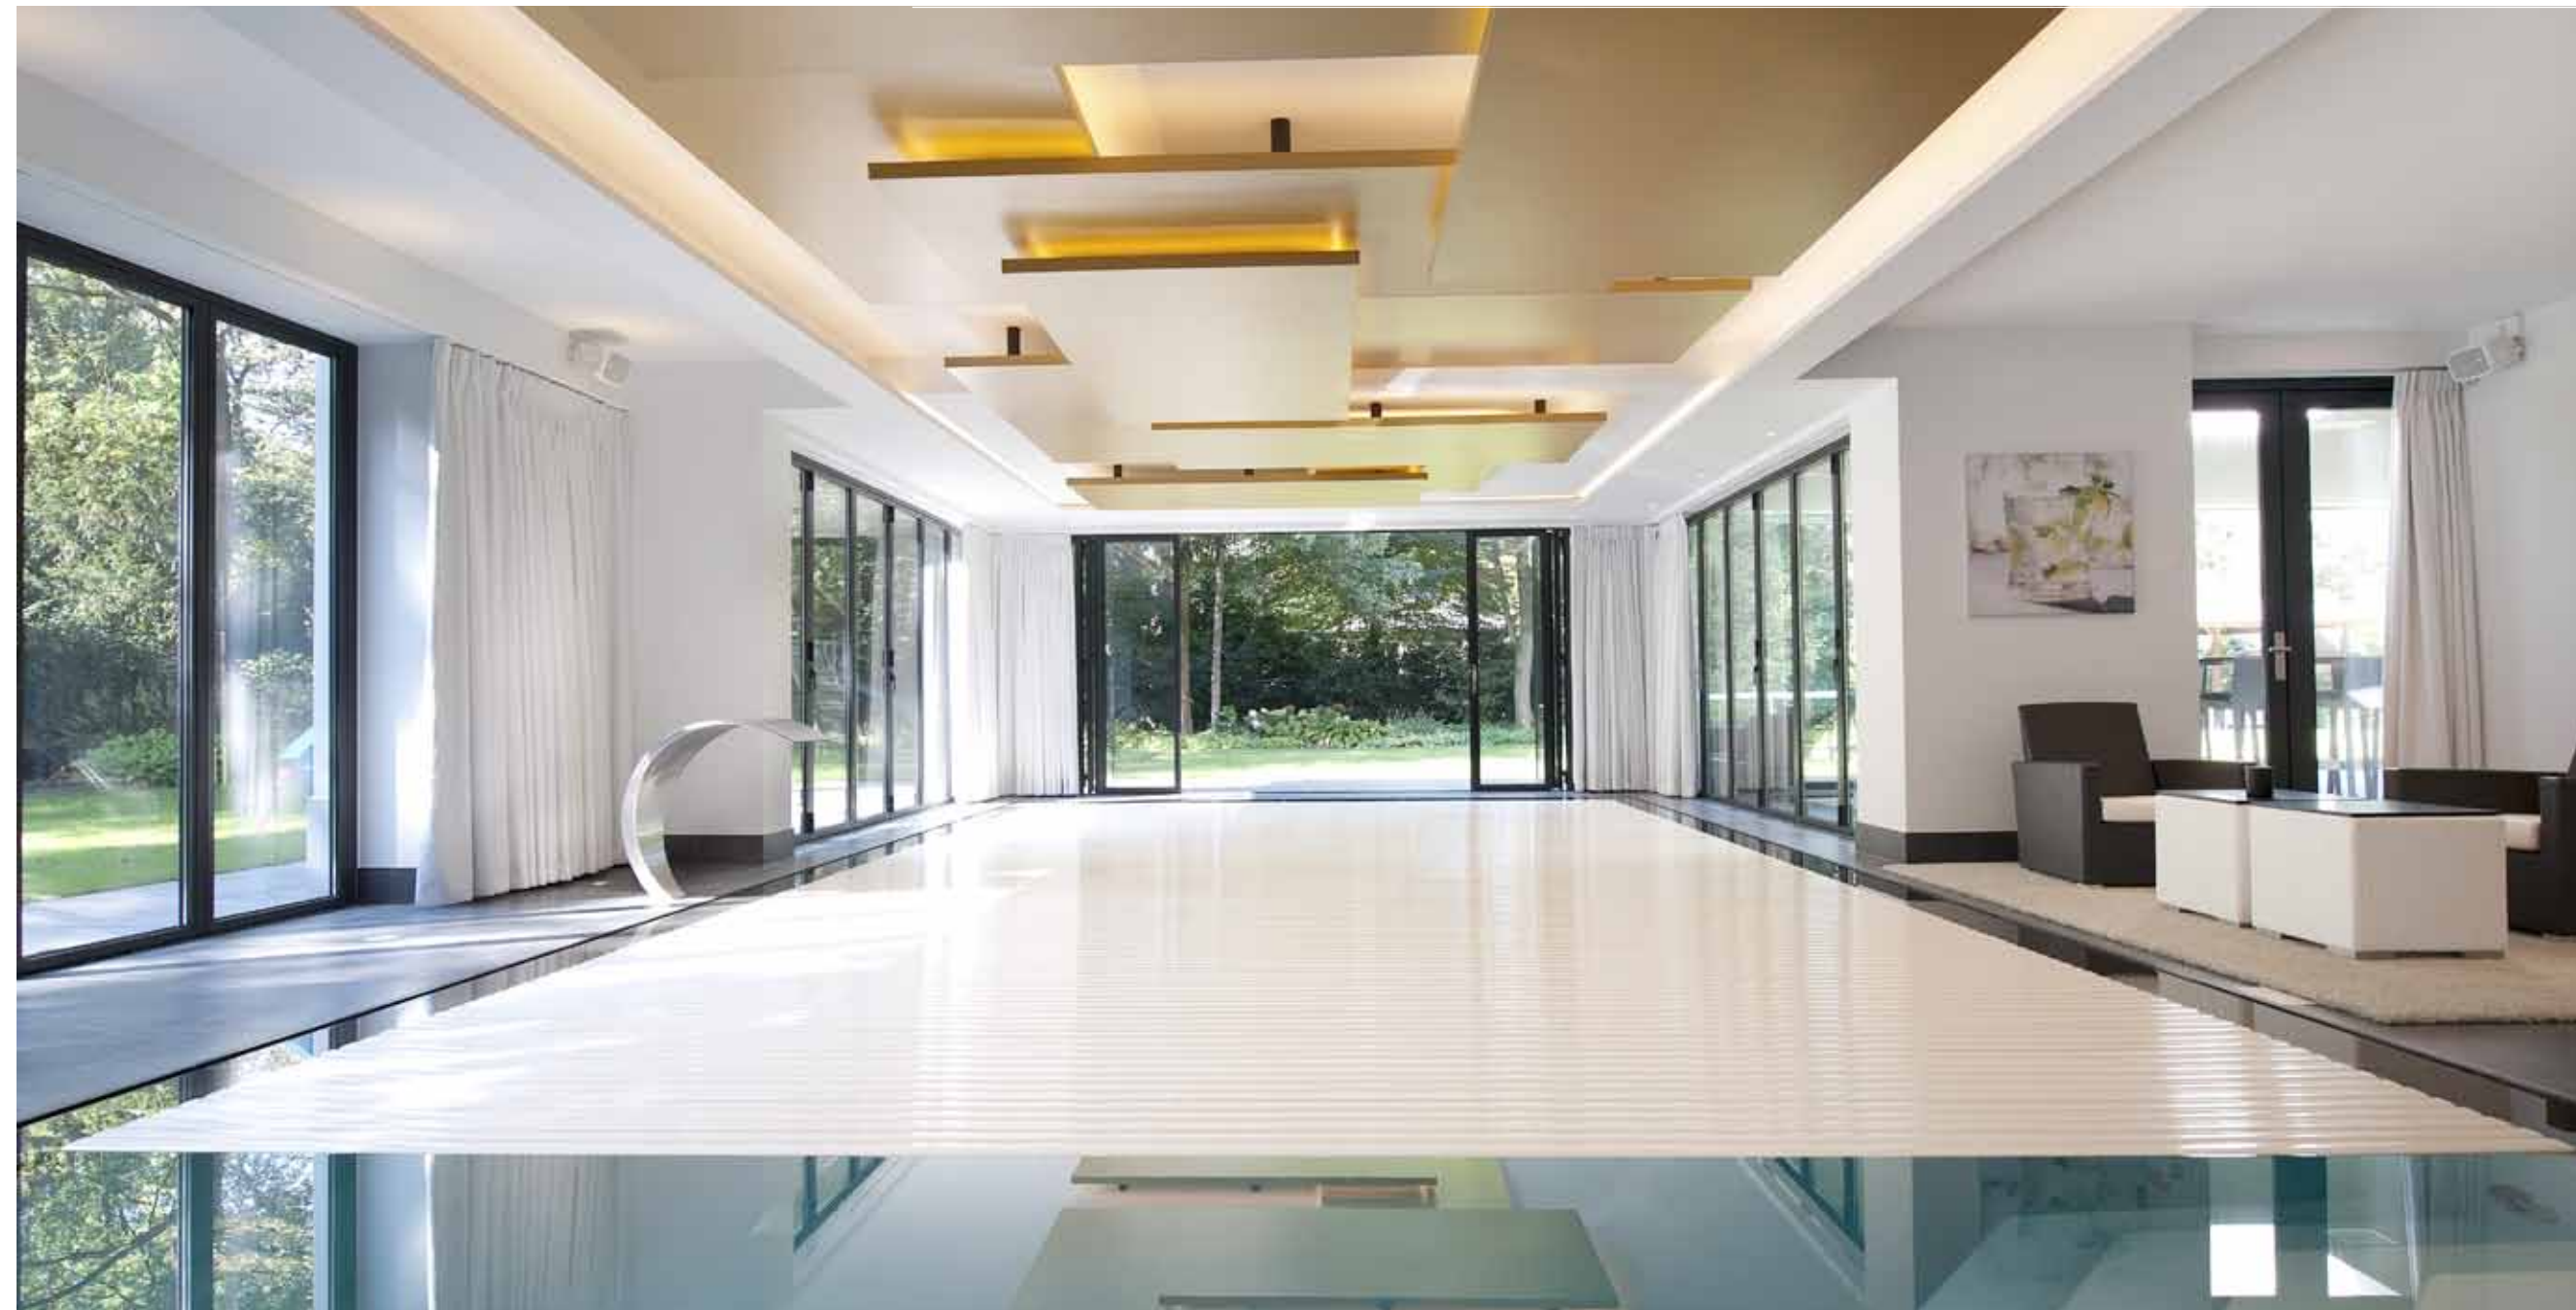

Roldeck in-ground bottom operated

Rolling up the cover from the bottom of the pool can be achieved in a variety of ways. For round pools this is only possible using a dual roll-up and roll-out bottom unit (1) which is covered by a lid that opens and closes automatically.

Depending on your specific requirements, for all straight and semi-circular pools this is possible from the bottom or from a recess behind the pool. If you don't wish to lose any swimming area at all then choose the recess option in the bottom of the pool. This recess can be finished using a fixed lid (2) or a lid that opens and closes automatically (3). The latter option is compulsory for public pools.

If you opt for a recess behind the pool then this can be installed in the bottom, behind the pool (4). The recess is screened from the swimming pool by means of a polyester plate.

Yet another option for existing pools is rolling from the bottom of the pool. The roller is hidden away underneath a polyester corner cover (5). This corner cover offers a number of important benefits: it is ideal for existing pools because it does not require any structural changes to the pool (retro-fit). It also offers extra fun for children. If required, the polyester parts can be tiled or supplied in any RAL colour of your choice.

MAXIMUM SWIMMING AREA