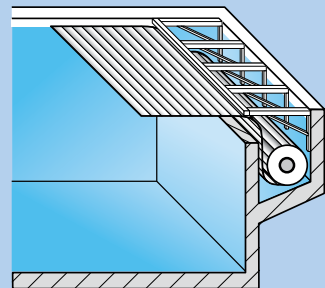

(6)

(7)

(8)

Roldeck in-ground surface operated

There are three options if you decide to install the roller directly under the water surface.

Installation of a recess behind the pool. This recess is separated from the pool by a brick or concrete wall (6) or by a polyester plate (7). The top of the roller can be finished using optional adjustable cantilever pit brackets that allow you to lay the decking over the roller so the Roldeck appears to come from nowhere.

If there is a lack of space behind the pool then you can also choose to install the roller in the pool (8). This can also be hidden away under the decking.

INVISIBLE MECHANISM