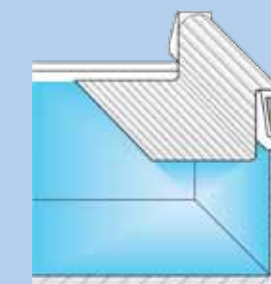

HQ slats

These slats are available in solar and crystal clear and are made from the best quality polycarbonate that is currently available on the market. Whilst other polycarbonate slats have the UV blocking layer applied afterwards, the Starline HQ slats have this incorporated into the raw material itself. This makes the Roldeck HQ slats even more resistant to wear. The result is an extremely durable swimming pool cover that can withstand extreme weather conditions and high temperatures.

EXTREMELY DURABLE

EASY TO OPERATE

Roldeck above-ground

For those opting for an above-ground roller for the Roldeck slatted cover there are two systems available.

Roldeck Housing System

This housing consists of a self-supporting aluminium top cover with two white polyester end caps. This housing covers your Roldeck and protects it against the effects of the weather. The Roldeck Housing System (a and b) is suitable for both new and existing pools. It can be operated using a key-switch and/or remote control.

Roldeck solar powered Easycover System

The cover is operated with a single press of waterproof touch controls, which are protected from children operating them via a key-switch on the side console. The Roldeck Easycover System (c) is available with PVC slats in white, cream and grey, HQ slats in transparent and solar and ProFlex slats in grey, cream and blue. The polyester side consoles are available in white and light-grey, or for an additional price they can also be supplied in anthracite. Roldeck Easycover operates entirely on solar power and is easy to install, without architectural or electrical measures.

(a)

(b)

(c)

Roldeck in-ground bottom operated

Rolling up the cover from the bottom of the pool can be achieved in a variety of ways. For round pools this is only possible using a dual roll-up and roll-out bottom unit (1) which is covered by a lid that opens and closes automatically.