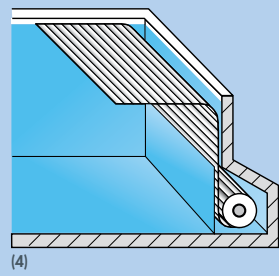

Roldeck solar powered Easycover System

The cover is operated with a single press of waterproof touch controls, which are protected from children operating them via a key-switch on the side console. The Roldeck Easycover System (c) is available with PVC slats in white, cream and grey, HQ slats in transparent and solar and ProFlex slats in grey, cream and blue. The polyester side consoles are available in white and light-grey, or for an additional price they can also be supplied in anthracite. Roldeck Easycover operates entirely on solar power and is easy to install, without architectural or electrical measures.

(a)

(b)

(c)

Roldeck in-ground bottom operated

Rolling up the cover from the bottom of the pool can be achieved in a variety of ways. For round pools this is only possible using a dual roll-up and roll-out bottom unit (1) which is covered by a lid that opens and closes automatically.