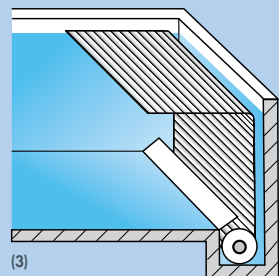

Roldeck solar powered Easycover System

The cover is operated with a single press of waterproof touch controls, which are protected from children operating them via a key-switch on the side console. The Roldeck Easycover System (c) is available with PVC slats in white, cream and grey, HQ slats in transparent and solar and ProFlex slats in grey, cream and blue. The polyester side consoles are available in white and light-grey, or for an additional price they can also be supplied in anthracite. Roldeck Easycover operates entirely on solar power and is easy to install, without architectural or electrical measures.

(a)

(b)

(c)

Roldeck in-ground bottom operated

Rolling up the cover from the bottom of the pool can be achieved in a variety of ways. For round pools this is only possible using a dual roll-up and roll-out bottom unit (1) which is covered by a lid that opens and closes automatically.

Depending on your specific requirements, for all straight and semi-circular pools this is possible from the bottom or from a recess behind the pool. If you don't wish to lose any swimming area at all then choose the recess option in the bottom of the pool. This recess can be finished using a fixed lid (2) or a lid that opens and closes automatically (3). The latter option is compulsory for public pools.