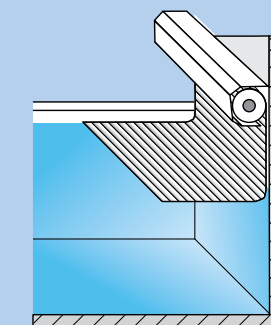

EASY TO OPERATE

Roldeck above-ground

For those opting for an above-ground roller for the Roldeck slatted cover there are two systems available.

Roldeck Housing System

This housing consists of a self-supporting aluminium top cover with two white polyester end caps. This housing covers your Roldeck and protects it against the effects of the weather. The Roldeck Housing System (a and b) is suitable for both new and existing pools. It can be operated using a key-switch and/or remote control.

Roldeck solar powered Easycover System

The cover is operated with a single press of waterproof touch controls, which are protected from children operating them via a key-switch on the side console. The Roldeck Easycover System (c) is available with PVC slats in white, cream and grey, HQ slats in transparent and solar and ProFlex slats in grey, cream and blue. The polyester side consoles are available in white and light-grey, or for an additional price they can also be supplied in anthracite. Roldeck Easycover operates entirely on solar power and is easy to install, without architectural or electrical measures.

(b)