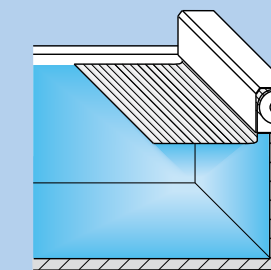

HQ slats

These slats are available in solar and crystal clear and are made from the best quality polycarbonate that is currently available on the market. Whilst other polycarbonate slats have the UV blocking layer applied afterwards, the Starline HQ slats have this incorporated into the raw material itself. This makes the Roldeck HQ slats even more resistant to wear. The result is an extremely durable swimming pool cover that can withstand extreme weather conditions and high temperatures.

EXTREMELY DURABLE

EASY TO OPERATE

Roldeck above-ground

For those opting for an above-ground roller for the Roldeck slatted cover there are two systems available.

Roldeck Housing System

This housing consists of a self-supporting aluminium top cover with two white polyester end caps. This housing covers your Roldeck and protects it against the effects of the weather. The Roldeck Housing System (a and b) is suitable for both new and existing pools. It can be operated using a key-switch and/or remote control.

Roldeck solar powered Easycover System

The cover is operated with a single press of waterproof touch controls, which are protected from children operating them via a key-switch on the side console. The Roldeck Easycover System (c) is available with PVC slats in white, cream and grey, HQ slats in transparent and solar and ProFlex slats in grey, cream and blue. The polyester side consoles are available in white and light-grey, or for an additional price they can also be supplied in anthracite. Roldeck Easycover operates entirely on solar power and is easy to install, without architectural or electrical measures.