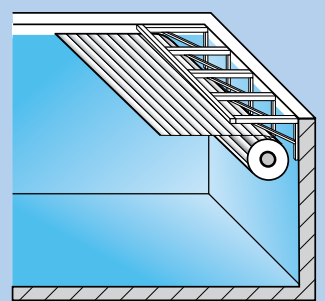

Depending on your specific requirements, for all straight and semi-circular pools this is possible from the bottom or from a recess behind the pool. If you don't wish to lose any swimming area at all then choose the recess option in the bottom of the pool. This recess can be finished using a fixed lid (2) or a lid that opens and closes automatically (3). The latter option is compulsory for public pools.

If you opt for a recess behind the pool then this can be installed in the bottom, behind the pool (4). The recess is screened from the swimming pool by means of a polyester plate.

Yet another option for existing pools is rolling from the bottom of the pool. The roller is hidden away underneath a polyester corner cover (5). This corner cover offers a number of important benefits: it is ideal for existing pools because it does not require any structural changes to the pool (retro-fit). It also offers extra fun for children. If required, the polyester parts can be tiled or supplied in any RAL colour of your choice.

MAXIMUM SWIMMING AREA

(6)

(7)

(8)

Roldeck in-ground surface operated

There are three options if you decide to install the roller directly under the water surface.

Installation of a recess behind the pool. This recess is separated from the pool by a brick or concrete wall (6) or by a polyester plate (7). The top of the roller can be finished using optional adjustable cantilever pit brackets that allow you to lay the decking over the roller so the Roldeck appears to come from nowhere.