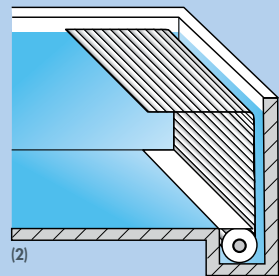

Roldeck solar powered Easycover System

The cover is operated with a single press of waterproof touch controls, which are protected from children operating them via a key-switch on the side console. The Roldeck Easycover System (c) is available with PVC slats in white, cream and grey, HQ slats in transparent and solar and ProFlex slats in grey, cream and blue. The polyester side consoles are available in white and light-grey, or for an additional price they can also be supplied in anthracite. Roldeck Easycover operates entirely on solar power and is easy to install, without architectural or electrical measures.

(a)

(b)

(c)

Roldeck in-ground bottom operated

Rolling up the cover from the bottom of the pool can be achieved in a variety of ways. For round pools this is only possible using a dual roll-up and roll-out bottom unit (1) which is covered by a lid that opens and closes automatically.

Depending on your specific requirements, for all straight and semi-circular pools this is possible from the bottom or from a recess behind the pool. If you don't wish to lose any swimming area at all then choose the recess option in the bottom of the pool. This recess can be finished using a fixed lid (2) or a lid that opens and closes automatically (3). The latter option is compulsory for public pools.