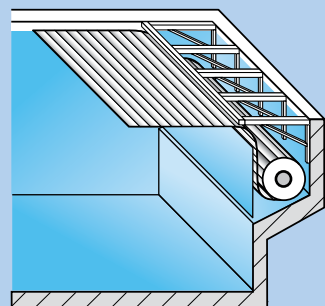

Depending on your specific requirements, for all straight and semi-circular pools this is possible from the bottom or from a recess behind the pool. If you don't wish to lose any swimming area at all then choose the recess option in the bottom of the pool. This recess can be finished using a fixed lid (2) or a lid that opens and closes automatically (3). The latter option is compulsory for public pools.

If you opt for a recess behind the pool then this can be installed in the bottom, behind the pool (4). The recess is screened from the swimming pool by means of a polyester plate.

Yet another option for existing pools is rolling from the bottom of the pool. The roller is hidden away underneath a polyester corner cover (5). This corner cover offers a number of important benefits: it is ideal for existing pools because it does not require any structural changes to the pool (retro-fit). It also offers extra fun for children. If required, the polyester parts can be tiled or supplied in any RAL colour of your choice.

MAXIMUM SWIMMING AREA

(6)

(7)

(8)

Roldeck in-ground surface operated

There are three options if you decide to install the roller directly under the water surface.

Installation of a recess behind the pool. This recess is separated from the pool by a brick or concrete wall (6) or by a polyester plate (7). The top of the roller can be finished using optional adjustable cantilever pit brackets that allow you to lay the decking over the roller so the Roldeck appears to come from nowhere.