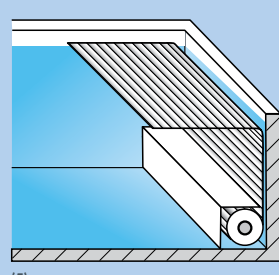

EXTREMELY DURABLE

EASY TO OPERATE

Roldeck above-ground

For those opting for an above-ground roller for the Roldeck slatted cover there are two systems available.

Roldeck Housing System

This housing consists of a self-supporting aluminium top cover with two white polyester end caps. This housing covers your Roldeck and protects it against the effects of the weather. The Roldeck Housing System (a and b) is suitable for both new and existing pools. It can be operated using a key-switch and/or remote control.

Roldeck solar powered Easycover System

The cover is operated with a single press of waterproof touch controls, which are protected from children operating them via a key-switch on the side console. The Roldeck Easycover System (c) is available with PVC slats in white, cream and grey, HQ slats in transparent and solar and ProFlex slats in grey, cream and blue. The polyester side consoles are available in white and light-grey, or for an additional price they can also be supplied in anthracite. Roldeck Easycover operates entirely on solar power and is easy to install, without architectural or electrical measures.

(a)

(b)

(c)

Roldeck in-ground bottom operated

Rolling up the cover from the bottom of the pool can be achieved in a variety of ways. For round pools this is only possible using a dual roll-up and roll-out bottom unit (1) which is covered by a lid that opens and closes automatically.

Depending on your specific requirements, for all straight and semi-circular pools this is possible from the bottom or from a recess behind the pool. If you don't wish to lose any swimming area at all then choose the recess option in the bottom of the pool. This recess can be finished using a fixed lid (2) or a lid that opens and closes automatically (3). The latter option is compulsory for public pools.